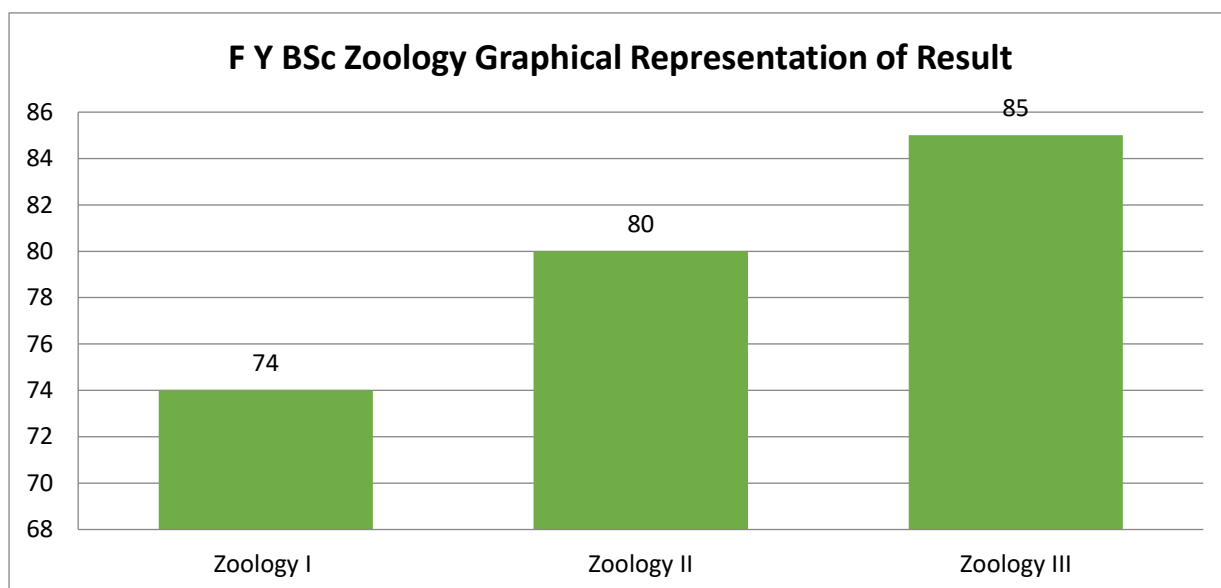

Department of Zoology
RESULT SHEET-2020-21
SEMESTER-II

Sr. No	Class	Title of Paper	No of Students Admitted	No of Students Appeared	Absent	Dist.	1st Class	2nd Class	Pass Class	Fail	Total pass	%
1	F Y BSc Zoology	Zoology I (121)	102	89	05	45	17	03	01	18	66	74
2		Zoology II (122)	102	89	01	62	05	03	02	16	72	80
3		Zoology III (123)	102	89	10	40	09	20	07	03	76	85