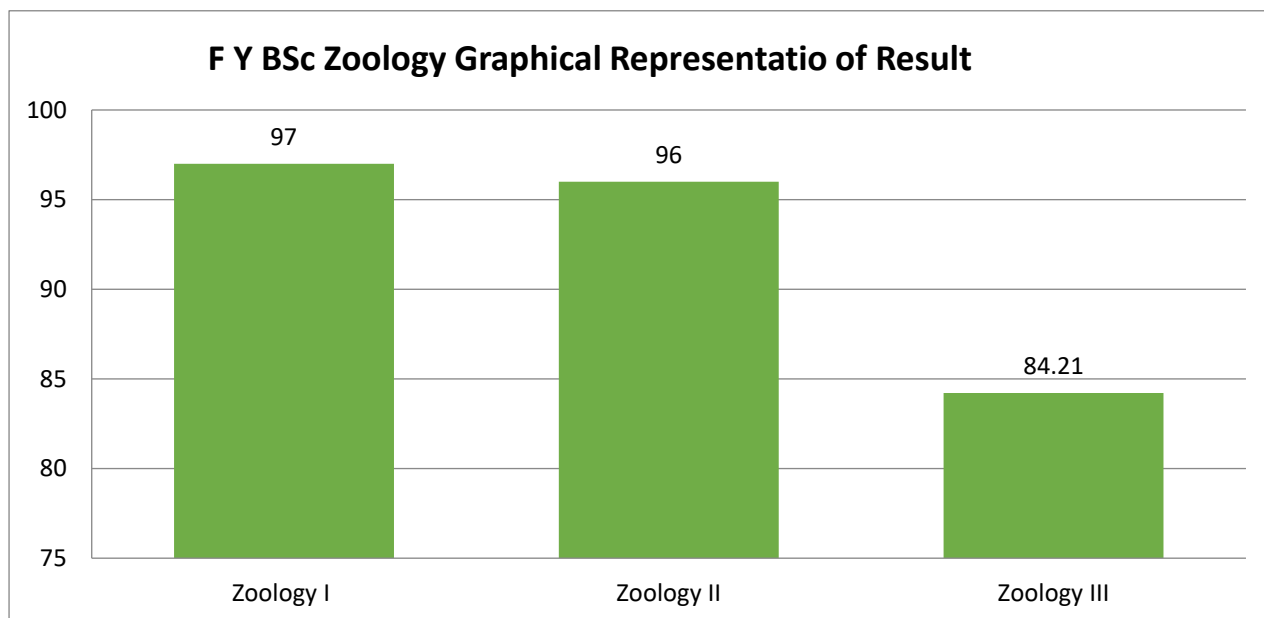

Department of Zoology
RESULT SHEET-2020-21
SEMESTER-I

Sr. No	Class	Title of Paper	No of Students Admitted	No of Students Appeared	Absent	Dist.	1st Class	2nd Class	Pass Class	Fail	Total pass	%
1	F Y BSc Zoology	Zoology I (111)	102	95	00	31	29	18	14	03	92	97
2		Zoology II (112)	102	95	00	45	20	19	07	04	91	96
3		Zoology III (113)	102	95	03	52	16	10	02	12	79	84.21